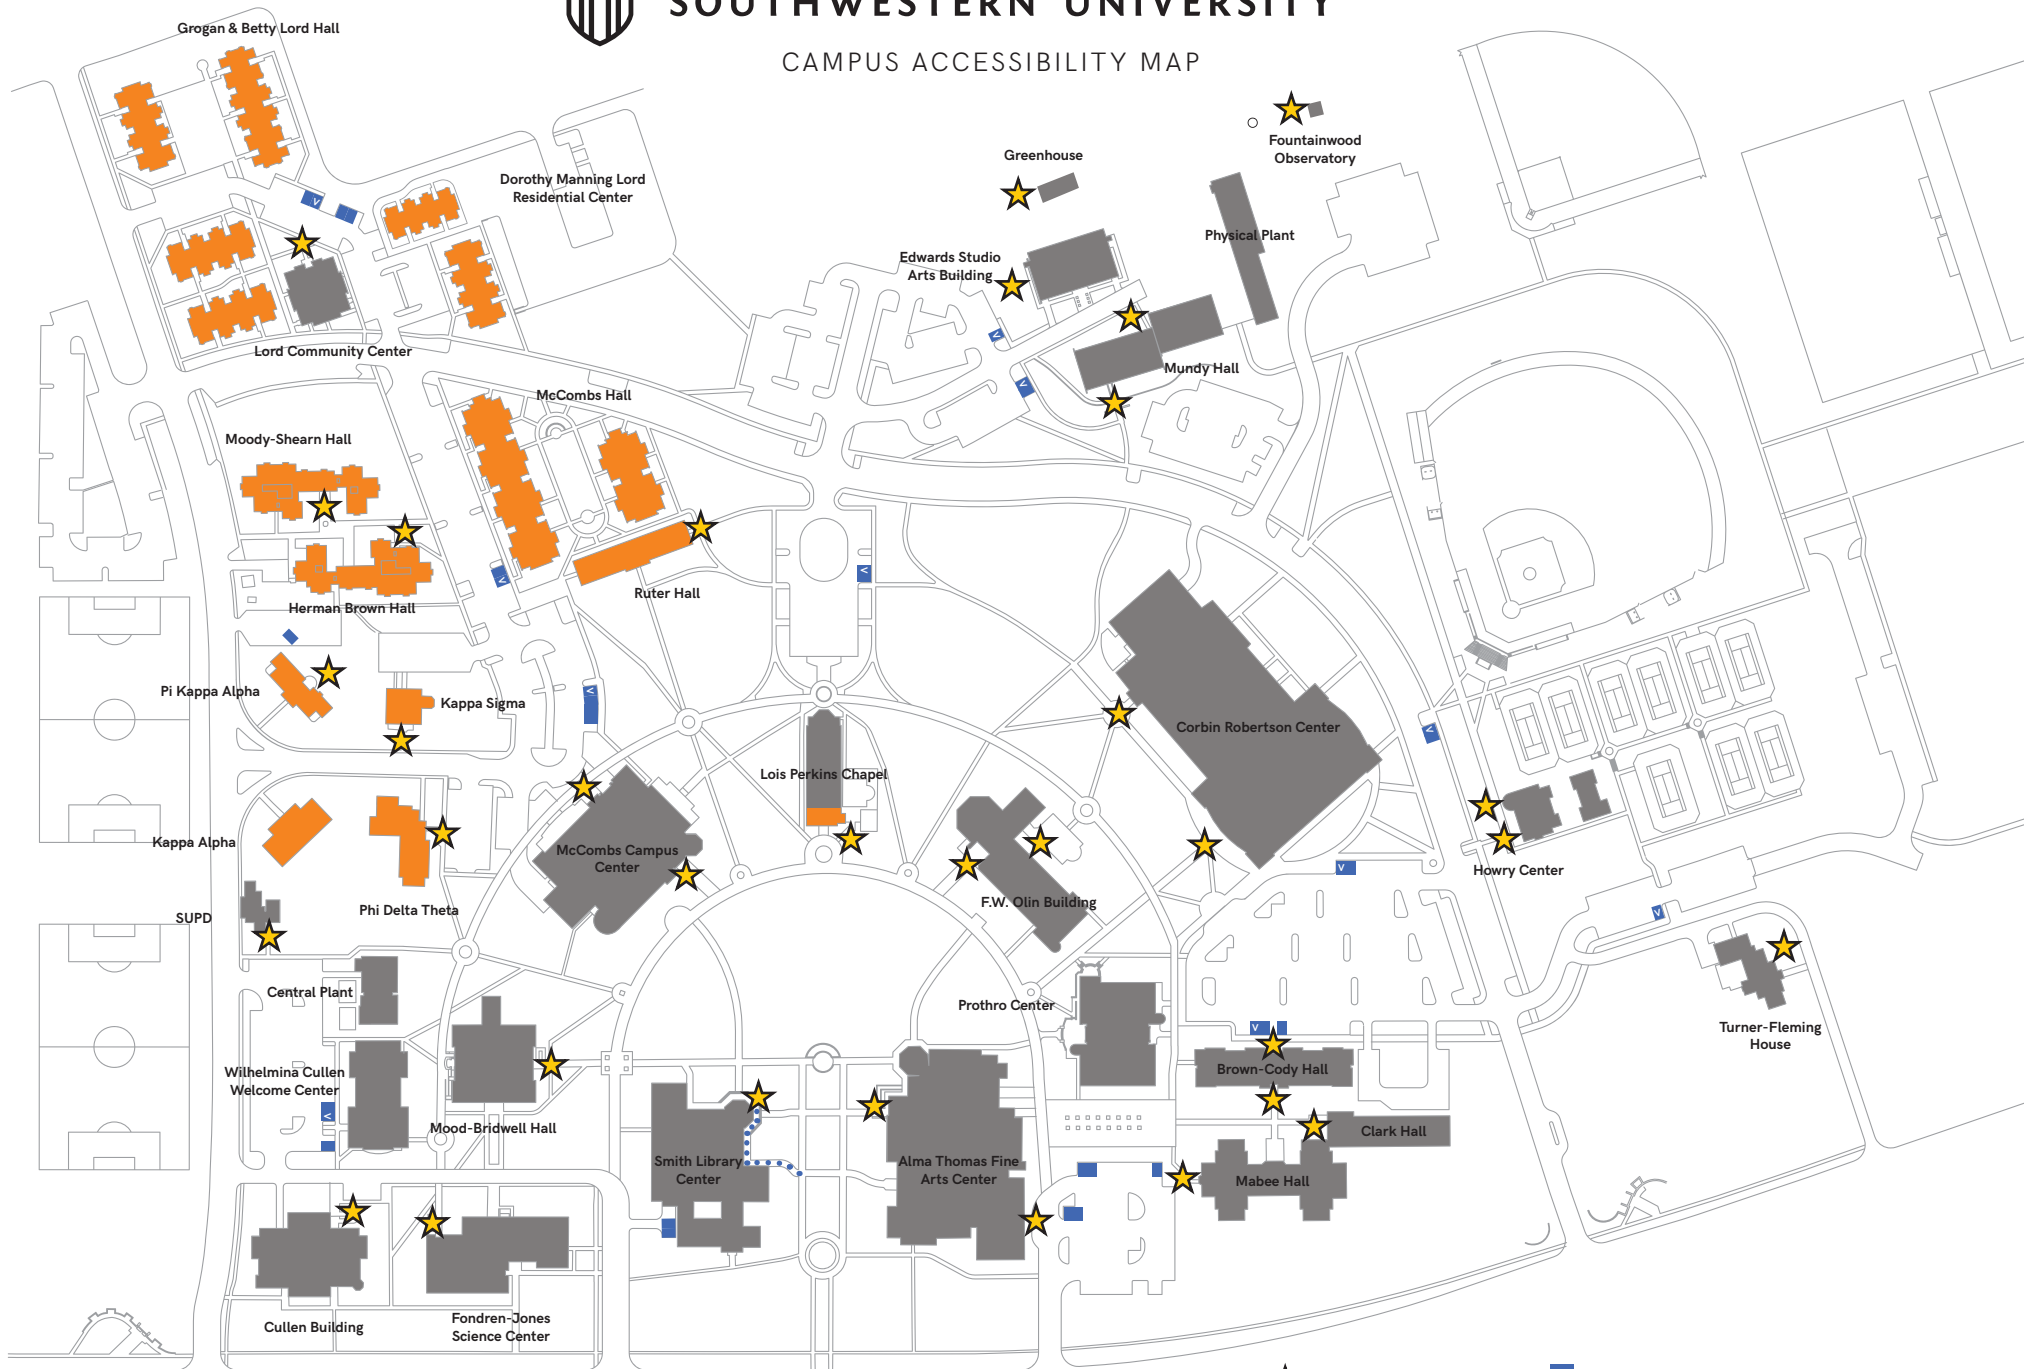

SOUTHWESTERN UNIVERSITY

CAMPUS ACCESSIBILITY MAP

- ★ Accessible Public Entrances
- ADA Parking Space
- ⋯ Accessible Routes
- First Floor Access Only
- V ADA Van Parking Space