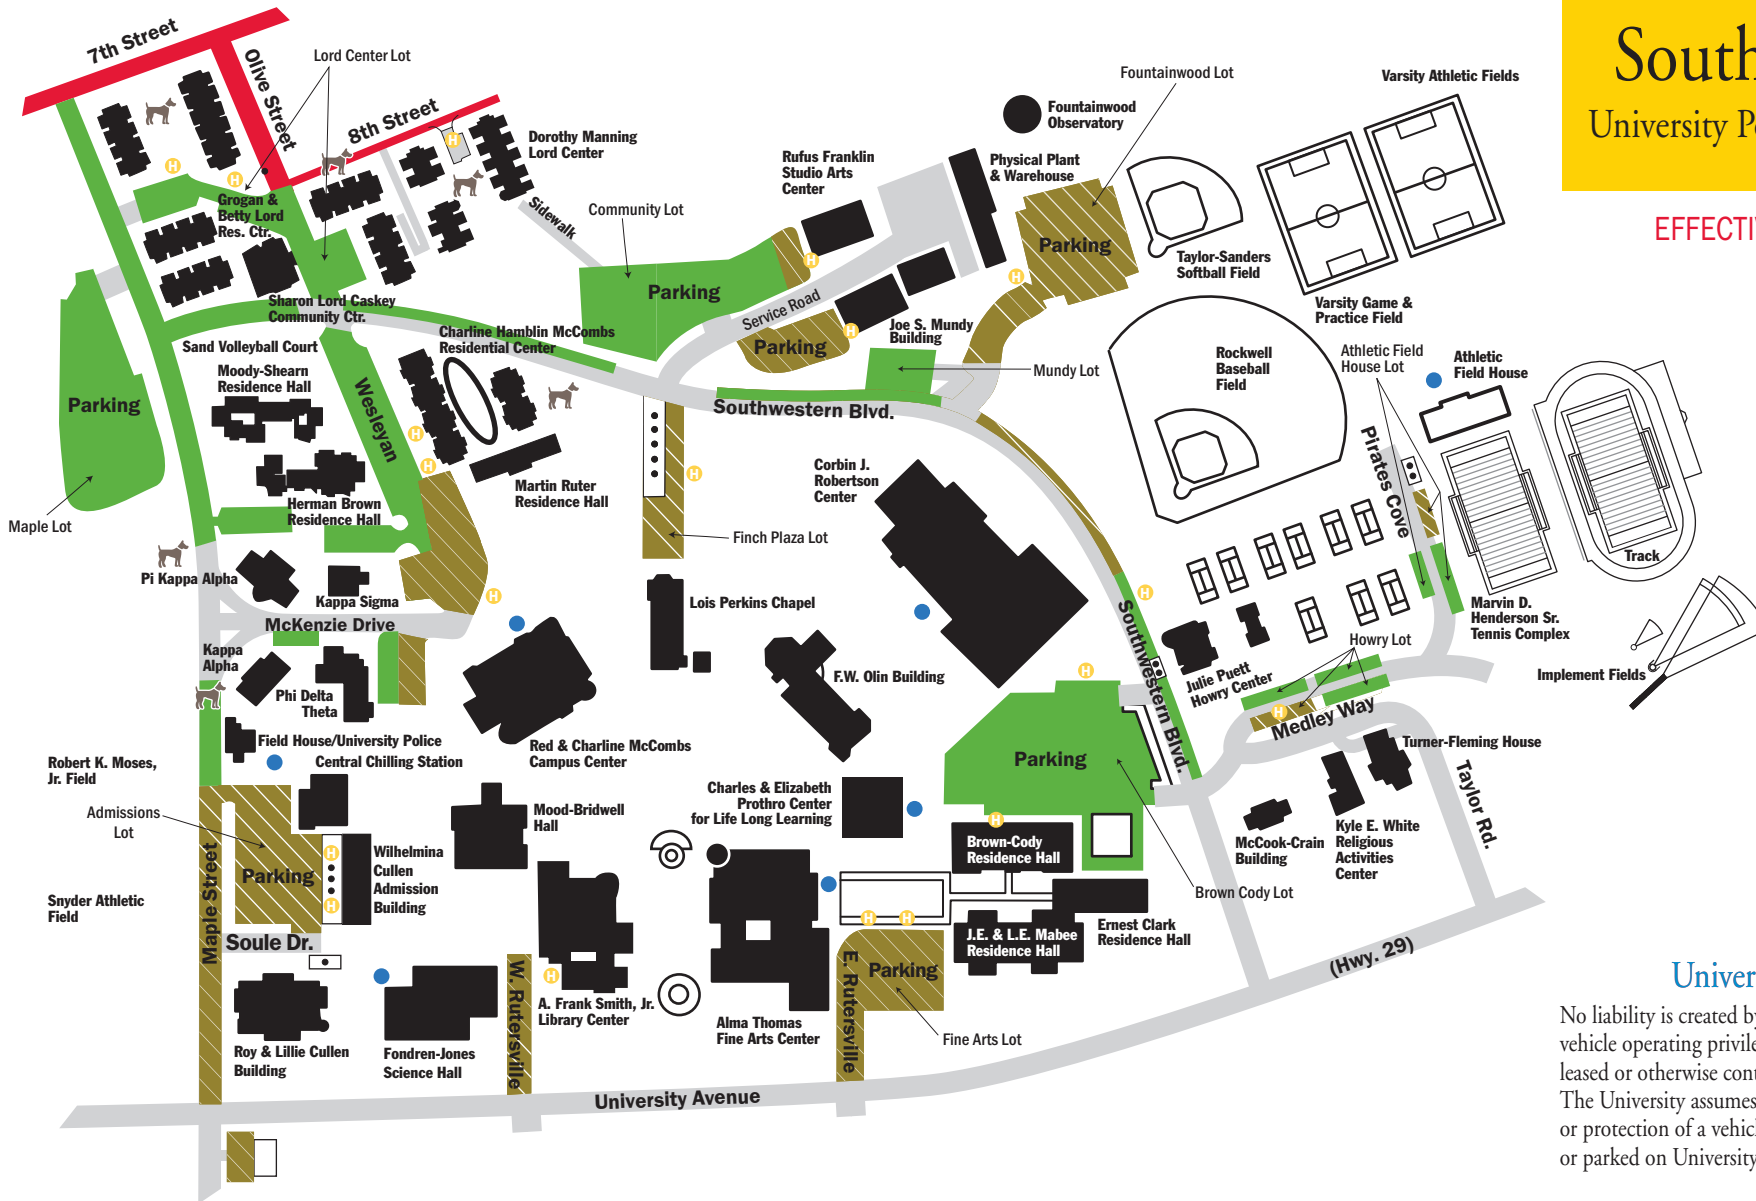

-  Faculty / Staff (white striped parking spaces)
-  Student (green striped parking spaces)
-  Visitor Parking
-  No Parking
-  Handicapped Parking
-  AED Building Locations
-  Dog Waste Station

Southwestern University

2020-2021 PARKING PLAN

Please see online or in the student handbook for traffic/parking regulations and for schedule of fines and fees.

SOUTHWESTERN
UNIVERSITY

Southwestern
University Police Department

EFFECTIVE JULY 2020

ACADEMIC AND ADMINISTRATION BUILDINGS

Admissions	1007 Soule Drive
Boiler Plant	1015 Maple Street
Caskey Center	701 Maple Street
Chapel/Lounge	910/912 Southwestern Blvd.
Cullen	1001 E. University Ave.
Field House/Athletics	931 Pirates Cove
Field House/Campus Police	1005 Maple Street
Fine Arts Building	1201 E. University Ave.
Fountainwood Observatory	921 Southwestern Blvd.
Greenhouse	915 Southwestern Blvd.
Howry Center	1001 Southwestern Blvd.
Kyle E. White	1011 Southwestern Blvd.
Landrum Pump House	951 Maple Street
Library	1101 E. University Ave.
McCombs Campus Center	1010 McKenzie Street
Mood Bridwell	1011 Soule Drive
Mundy	1310 Service Road
Olin	940 Southwestern Blvd.
Physical Plant Warehouse	1310 Service Road
President's House/Turner-Fleming House	One Taylor Road
Prothro	1006 Southwestern Blvd.
Robertson	930 Southwestern Blvd.
Science Building/Fondren Jones	1011 E. University Ave.
Studio Arts	1303 Service Road
Upward Bound	1015 Southwestern Blvd.