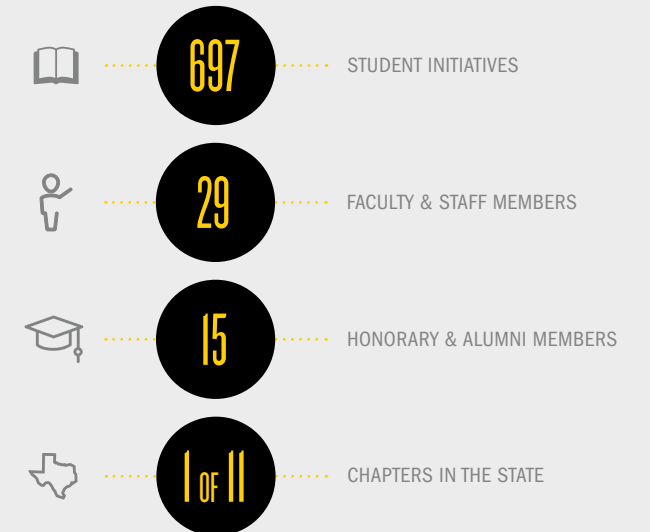

#1 THEN.

1840

INSTITUTION OF HIGHER LEARNING
IN TEXAS AND THE SOUTHWEST.

#1 NOW.

NATIONAL LIBERAL ARTS COLLEGE IN TEXAS
(U.S. NEWS & WORLD REPORT)

LIBERAL ARTS COLLEGE IN TEXAS
(WASHINGTON MONTHLY)

BEST PRIVATE SCHOOL IN TEXAS FOR
MAKING AN IMPACT (PRINCETON REVIEW)

2021

Historical Highlight

THREE OF THE FIRST FIVE RHODES SCHOLARS IN TEXAS GRADUATED FROM SOUTHWESTERN.

The **Phi Beta Kappa Society** is the nation's oldest honorary society, with chapters at 290 of the foremost institutions of higher education across the country.

STUDENT SCHOLARS

Southwestern students have been nationally recognized for their academic achievements with prestigious honors and awards.

TRADITIONS

Southwestern has established many beloved traditions throughout its 181-year history.

Historical Highlight

SOUTHWESTERN HOSTED THE **FIRST COLLEGIATE HOMECOMING ON RECORD** ON APRIL 21, 1909.

FOR MORE THAN A CENTURY, GRADUATING SENIORS HAVE ASCENDED THE HIDDEN STAIRCASE WITHIN THE **CULLEN TOWER** TO SIGN THEIR NAMES ALONG ITS WALLS.