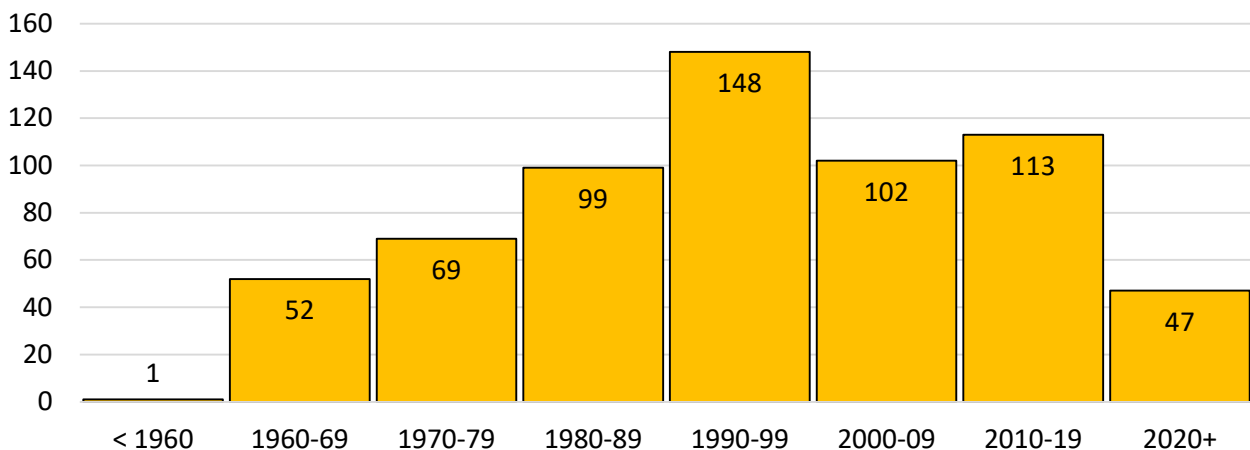

Alumni Engagement Survey Program Review 2022

University Relations administered a survey via email to all alumni on record to collect feedback on the Alumni Association's programs, initiatives, communications, and volunteer resources. The survey was open from November 1, 2022 to January 8, 2023. Participants had the option to provide contact information and be entered into a raffle to win SU merch worth \$150. There were 678 valid responses. Not all alumni answered every question. Totals of percentages may not add to 100% due to rounding.

Demographics

Are you of Hispanic, Latino, or of Spanish origin? (*Ethnicity*)

Response	N	%
Yes	77	12%
No	568	85%
Prefer not to say	23	3%

How would you describe yourself? (*Race*)

Response	N	%
American Indian or Alaskan Native	2	0.3%
Asian	18	3%
Black or African American	21	3%
Native Hawaiian or Other Pacific Islander	0	-
White	584	87%
Prefer not to say	46	7%

Did you graduate from Southwestern University?

Response	N	%
Yes	651	97%
No	23	3%

In what year did you graduate from Southwestern University?

Demographics Continued

Where are you currently located?

Questions

1. When did you most recently attend a Southwestern University event or volunteer for Southwestern University?

Response	N	%
Within the last year	254	38%
More than 1 year but less than 5 years ago	206	30%
More than 5 years but less than 10 years ago	82	12%
More than 10 years ago	111	16%
Never	23	3%