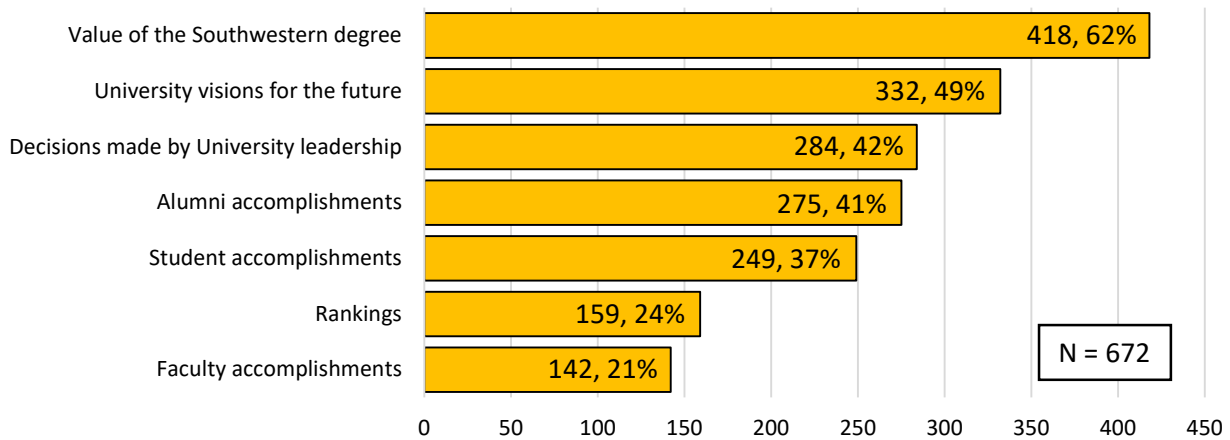

1. When did you most recently attend a Southwestern University event or volunteer for Southwestern University?

Response	N	%
Within the last year	254	38%
More than 1 year but less than 5 years ago	206	30%
More than 5 years but less than 10 years ago	82	12%
More than 10 years ago	111	16%
Never	23	3%

2. What do you value most about your Southwestern Experience? (select up to three)

3. What should be the focus of the Southwestern University Alumni Association? (select up to three)

Questions Continued

4. What would have an impact on your opinion of the University (*select up to three*)

5 and 6. How likely are you to participate in the following types of events?

7. If not mentioned above, how else would you like the Southwestern University Alumni Association to enhance its initiatives?