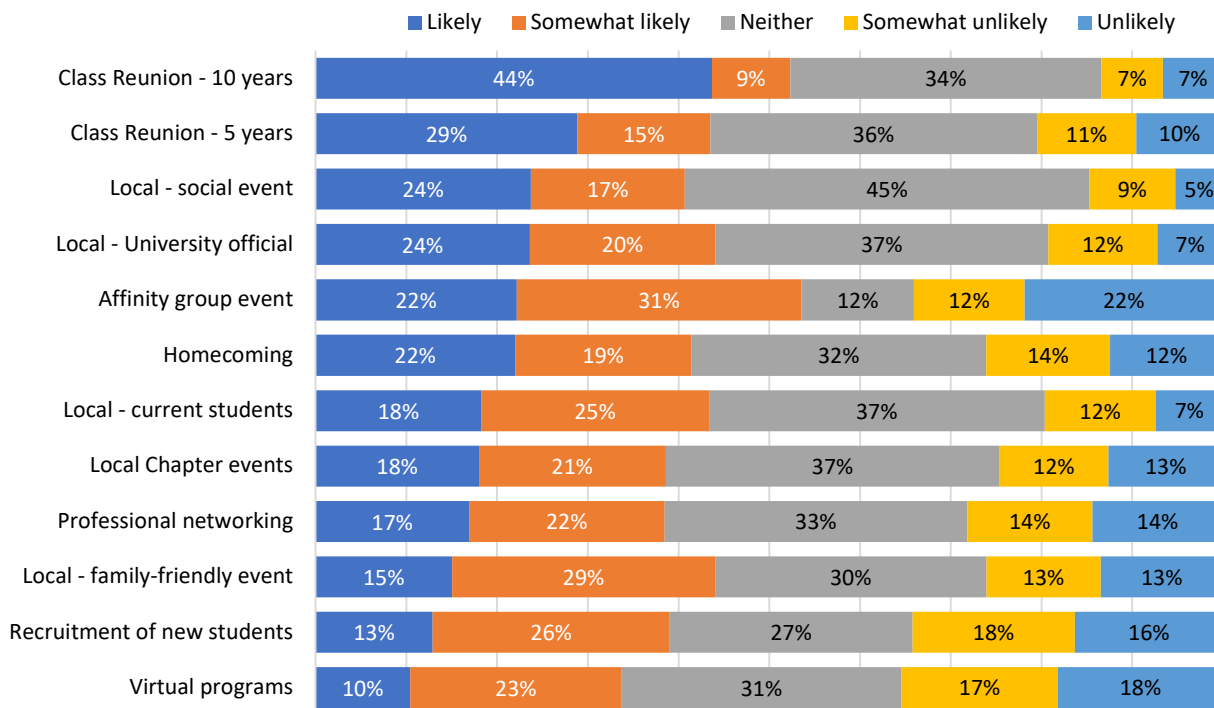

1. When did you most recently attend a Southwestern University event or volunteer for Southwestern University?

Response	N	%
Within the last year	254	38%
More than 1 year but less than 5 years ago	206	30%
More than 5 years but less than 10 years ago	82	12%
More than 10 years ago	111	16%
Never	23	3%

2. What do you value most about your Southwestern Experience? (select up to three)

3. What should be the focus of the Southwestern University Alumni Association? (select up to three)

Questions Continued

4. What would have an impact on your opinion of the University (*select up to three*)

5 and 6. How likely are you to participate in the following types of events?

7. If not mentioned above, how else would you like the Southwestern University Alumni Association to enhance its initiatives?